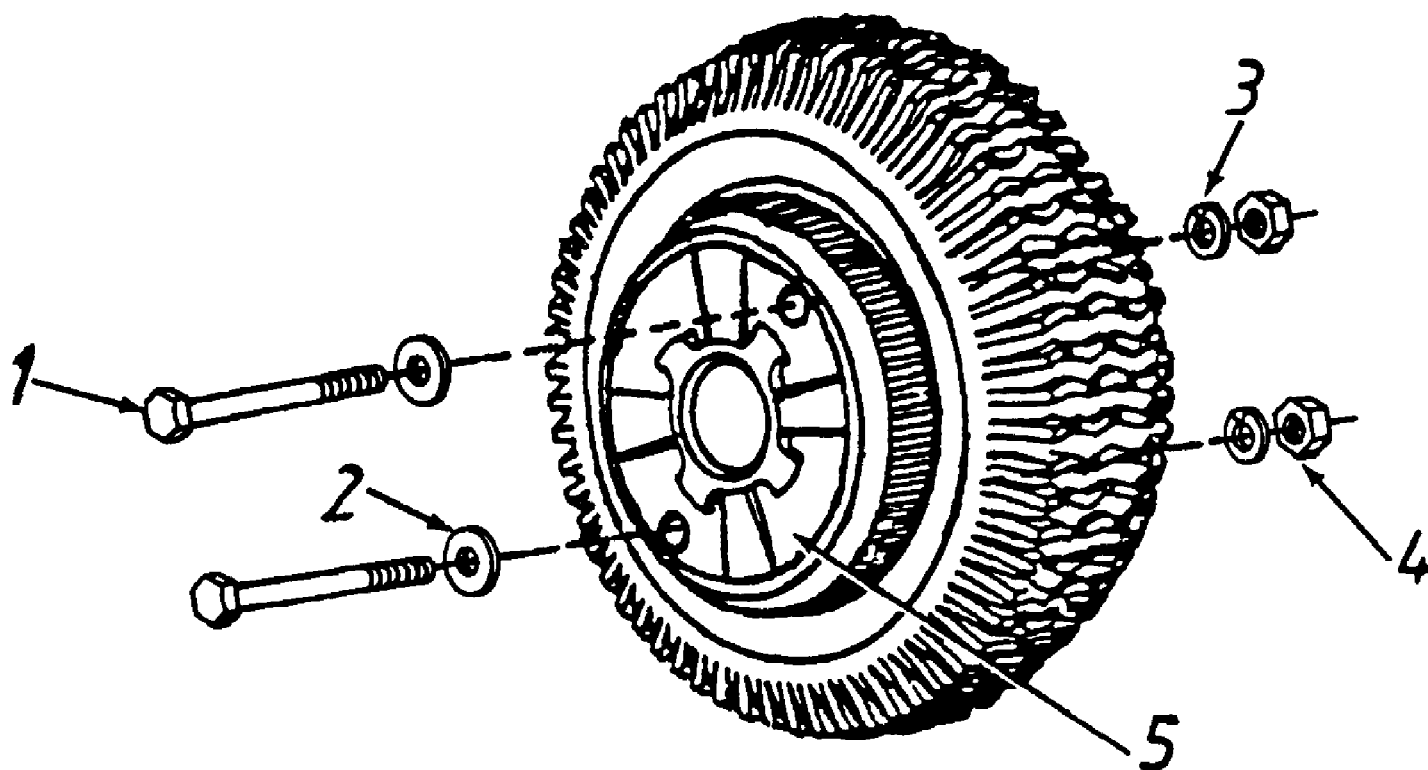

190-215-000 (1998)
31 LB. Wheel Weights

190-215-000 (1998)
31 LB. Wheel Weights

Page 2 of 2

Ref #	Part Number	Qty	S/P/F	Description
1	710-1235	4		Hex Bolt 3/8-16 x 7-1/2" Lg.
2	736-0300	4	S	FI-Wash. 3/8" I.D.
3	736-0169	4	S	L-Wash. 3/8" I.D.
4	712-0798	4	/P	Hex Nut 3/8-16 Thread
5	723-0377	2	S	31 lb. Wheel Weights Install the wheel weights to your wheels as shown in the illustration.